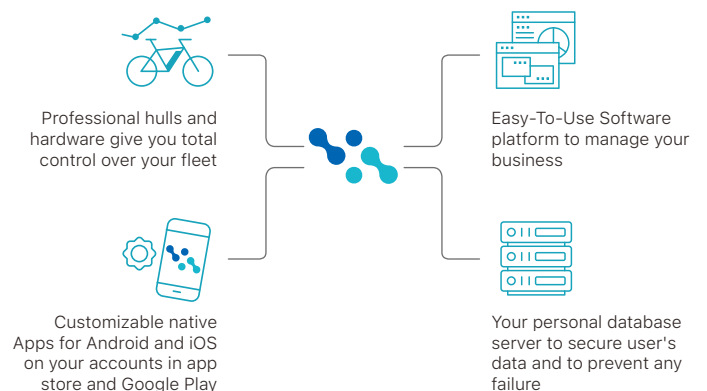

E-Bike Rental Solution

A turnkey solution for rolling out your E-Bike rental operation

Bikonnnect Commuter (for share model)

Bikonnnect Commuter (for leasing model)

E-Bike Rental Solution

- Solutions for hybrid operation model (Dock & Dockless)
 - Dock model : Dock-Lite & E-Locking box System
 - Dockless model : Frame E-Lock system
 - Both E-Lock systems all support "lock-to" (additional cable lock) functionality
- Smart control panel (built-in advanced IoT system)
- Cloud rental system (App / Backend)
- Compatible global eSIM / data plan solution
- Completely integrated with E-Bike / power train system

Advanced technology, but simple in use

We have a fully developed and highly configurable platform to help you run your E-Bike sharing business seamlessly

Smart Control Panel

- Built-in Bikonnnect advanced IoT system
- Supports QR Code scanning / NFC card sensing renting, touch key wake up
- Powerful processing OS
- High resolution LCD (384*110 Dots)
- Designed for outdoor use (IPX7, IK07)
- Fully integrated with cloud backend system
- Supports e-SIM solution
- LED indicator bar (Red / Green / Orange)

Dock-Lite System

- Easy to build :**
- Small footprint
 - Just 4 bolts (No grid power needed)
 - Build anywhere (where approved)
- Benefits :**
- Neat : Cities dig that
 - Reduce maintenacne cost of vehicles
 - Enables station density
 - Promotional : with conspicuous branding logo